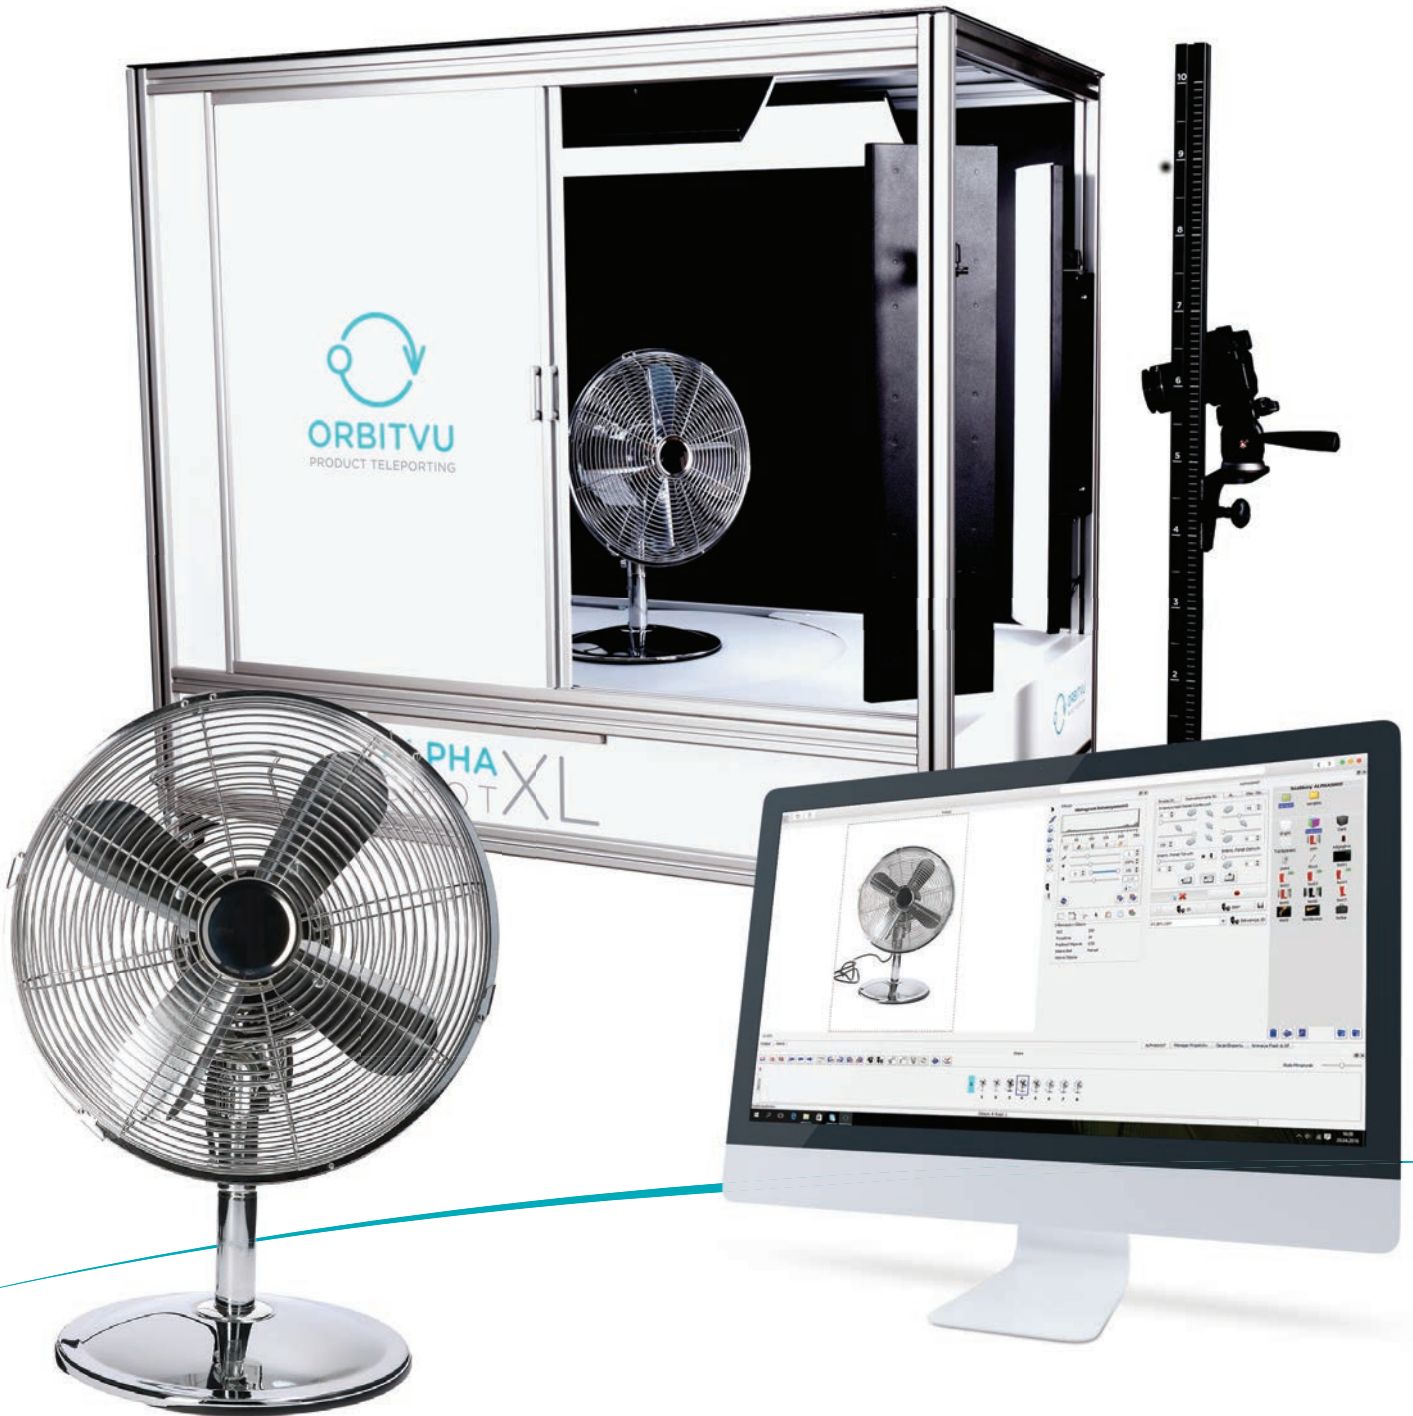

ORBITVU
PRODUCT TELEPORTING

Just shoot it!

E-commerce photography production system

ALPHA SHOT XL LED

234H8

ALPHASHOT XL LED

ALPHASHOT XL LED is an all-in-one compact photographic solution designed for e-commerce photography. It makes it easy for non-professionals to create consistent, ready-to-be-used product images in ultra fast and efficient way.

Designed especially for medium sized objects, ALPHASHOT XL LED is capable of shooting both 2D and 360° packshots. It is perfect for products like bags, shoes, household devices, electronics and other of similar size.

Features rock solid aluminum design, dimmable LED lighting, 360° motorized turntable and direct hardware control. Everything to make sure, that the images can be produced in the most convenient way, fast and with consistent quality.