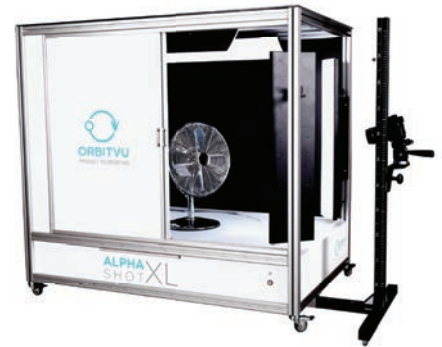

ALPHASHOT XL LED

ALPHASHOT XL LED is an all-in-one compact photographic solution designed for e-commerce photography. It makes it easy for non-professionals to create consistent, ready-to-be-used product images in ultra fast and efficient way.

Designed especially for medium sized objects, ALPHASHOT XL LED is capable of shooting both 2D and 360° packshots. It is perfect for products like bags, shoes, household devices, electronics and other of similar size.

Features rock solid aluminum design, dimmable LED lighting, 360° motorized turntable and direct hardware control. Everything to make sure, that the images can be produced in the most convenient way, fast and with consistent quality.

The key element of ALPHASHOT XL LED is ALPHASHOT Editor software. It makes it easy to operate the device by non-professionals. The software controls directly the lighting, turntable, multiple of cameras and lasers. Template based workflow allows to repeat once setup image configuration forever. IQ Mask, Auto-Cropping, batch export, SuperFocus, Colour Beautifier and True Shadow are just a few of the technologies which ensure that the entire image production process is consistent, reliable and quick.